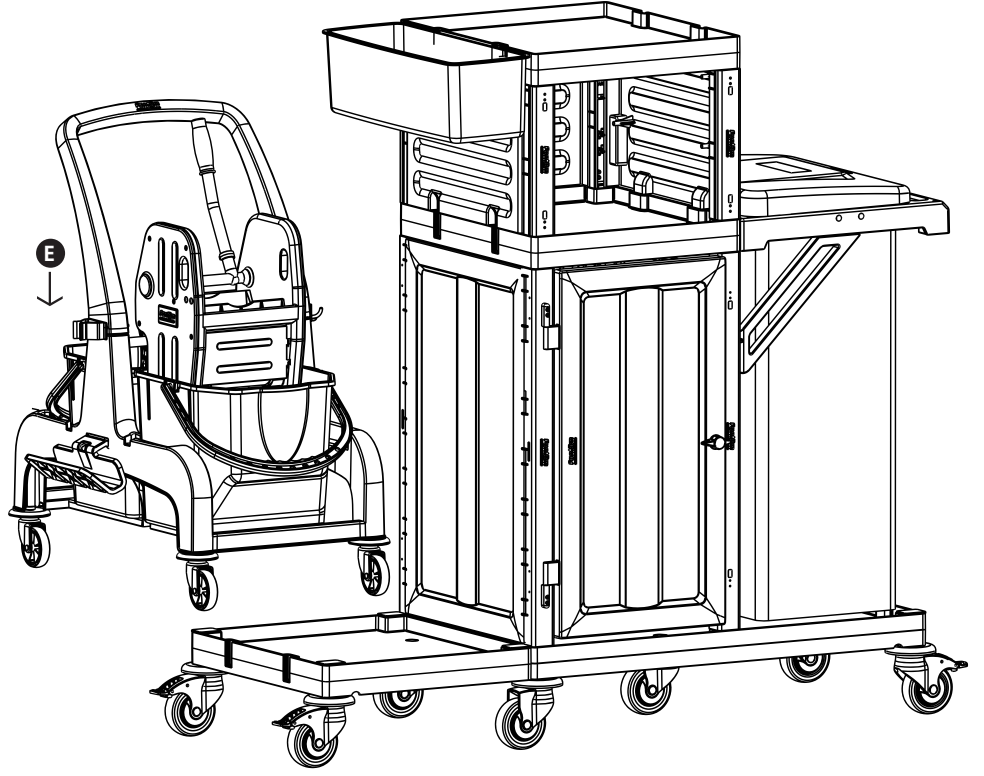

2

PROCART 73201

3

4

PROCART 73201

5

E PROCART JET 720S

- 1 Set Jet Temizlik Seti Çift Kovalı & Presli 2 X 25 Litre
- 1 Set Jet Cleaning Set With Duo Bucket & Down Press 2 X 25 Liters