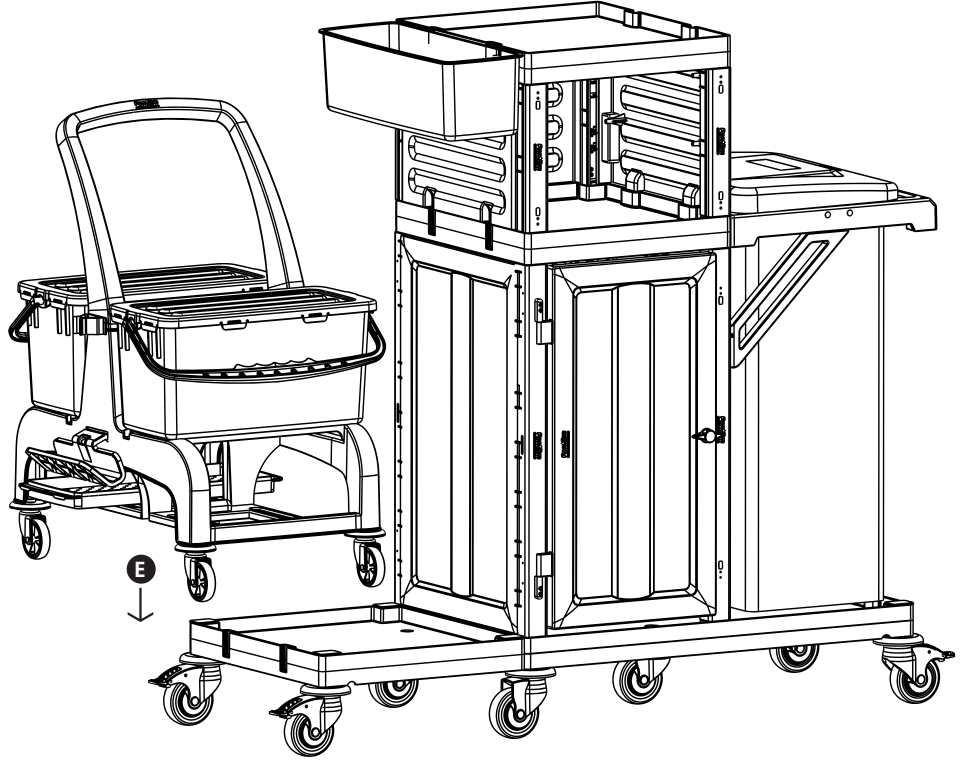

2

PROCART 73202

3

4

PROCART 73202

5

E PROCART JET 722S

- 1 Set Jet Temizlik Seti
Sızdırmaz Kovalı 2 X 22 Litre
- 1 Set Jet Cleaning Set With Duo
Leakproof Bucket 2 X 22 Liters