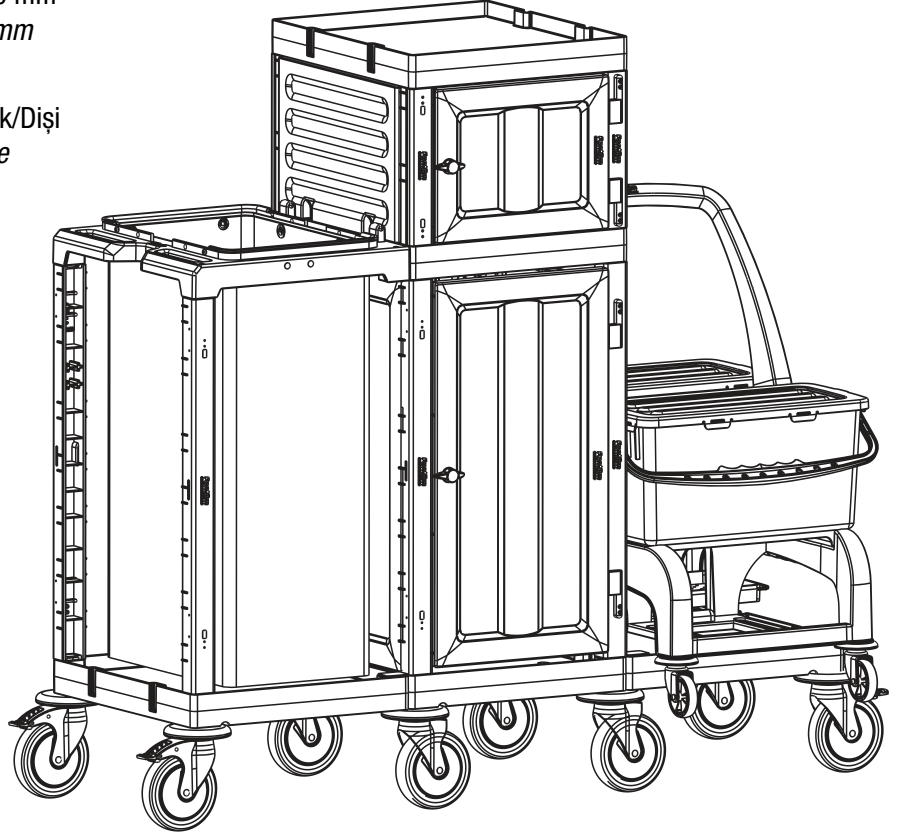

Kat Arabası / Housekeeping Trolley

PROCART 74132

1. **PROCART 410** X 1 SET
   Kat Arabası
   Housekeeping Trolley
2. **A** **PROCART TPK 515T** X 2 SET
   Procart Tamponlu Plastik Tekerlek Takımı Ø150 mm
   Procart Plastic Wheel Set With Bumper Ø150 mm
3. **B** **PROCART KAG 210ED** X 1 SET
   Temizlik Arabası Küçük Araba Alt Gövde - Erkek/Dişi
   Cleaning Trolley Mini Base Body - Male/Female
4. **C** **PROCART TPA 320T** X 1 SET
   Temizlik Arabası Pres Ayak Tıpa Seti
   Cleaning Trolley Press Stand Stoppie Set
5. **D** **PROCART TPG 325T** X 2 SET
   Temizlik Arabası Gövde Tıpa Seti
   Cleaning Trolley Body Stoppie Set
6. **E** **PROCART OKP 405K** X 1 SET
   Temizlik Arabası Küçük Ön Kapak
   Cleaning Trolley Mini Front Cover
7. **F** **PROCART RAY 515R** X 2 SET
   Temizlik Arabası Ray Takımı
   Cleaning Trolley Slider Set
8. **G** **PROCART CKS 630C** X 2 SET
   Temizlik Arabası Çekmece Seti 18 Litre
   Cleaning Trolley Drawer Set 18 Liters
9. **H** **PROCART JET 722S** X 1 SET
   Jet Temizlik Seti Sızdırmaz Kovalı 2 X 22 Litre
   Jet Cleaning Set With Duo Leakproof Bucket 2 X 22 Liters