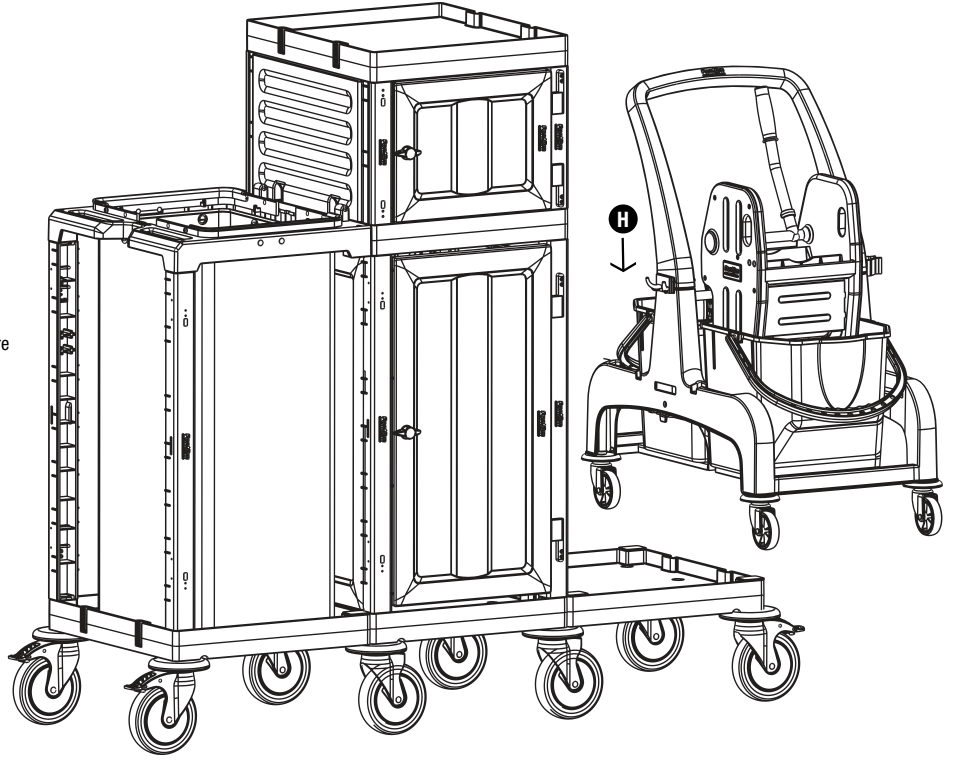

6

- G** PROCART CKS 630C
- 2 Set Temizlik Arabası Çekmece Seti 18 Litre
 - 2 Sets Cleaning Trolley Drawer Set 18 Liters

PROCART 74131

7

H PROCART JET 720S

- 1 Set Jet Temizlik Seti Çift Kovalı & Presli 2 X 25 Litre
- 1 Set Jet Cleaning Set With Duo Bucket & Down Press 2 X 25 Liters